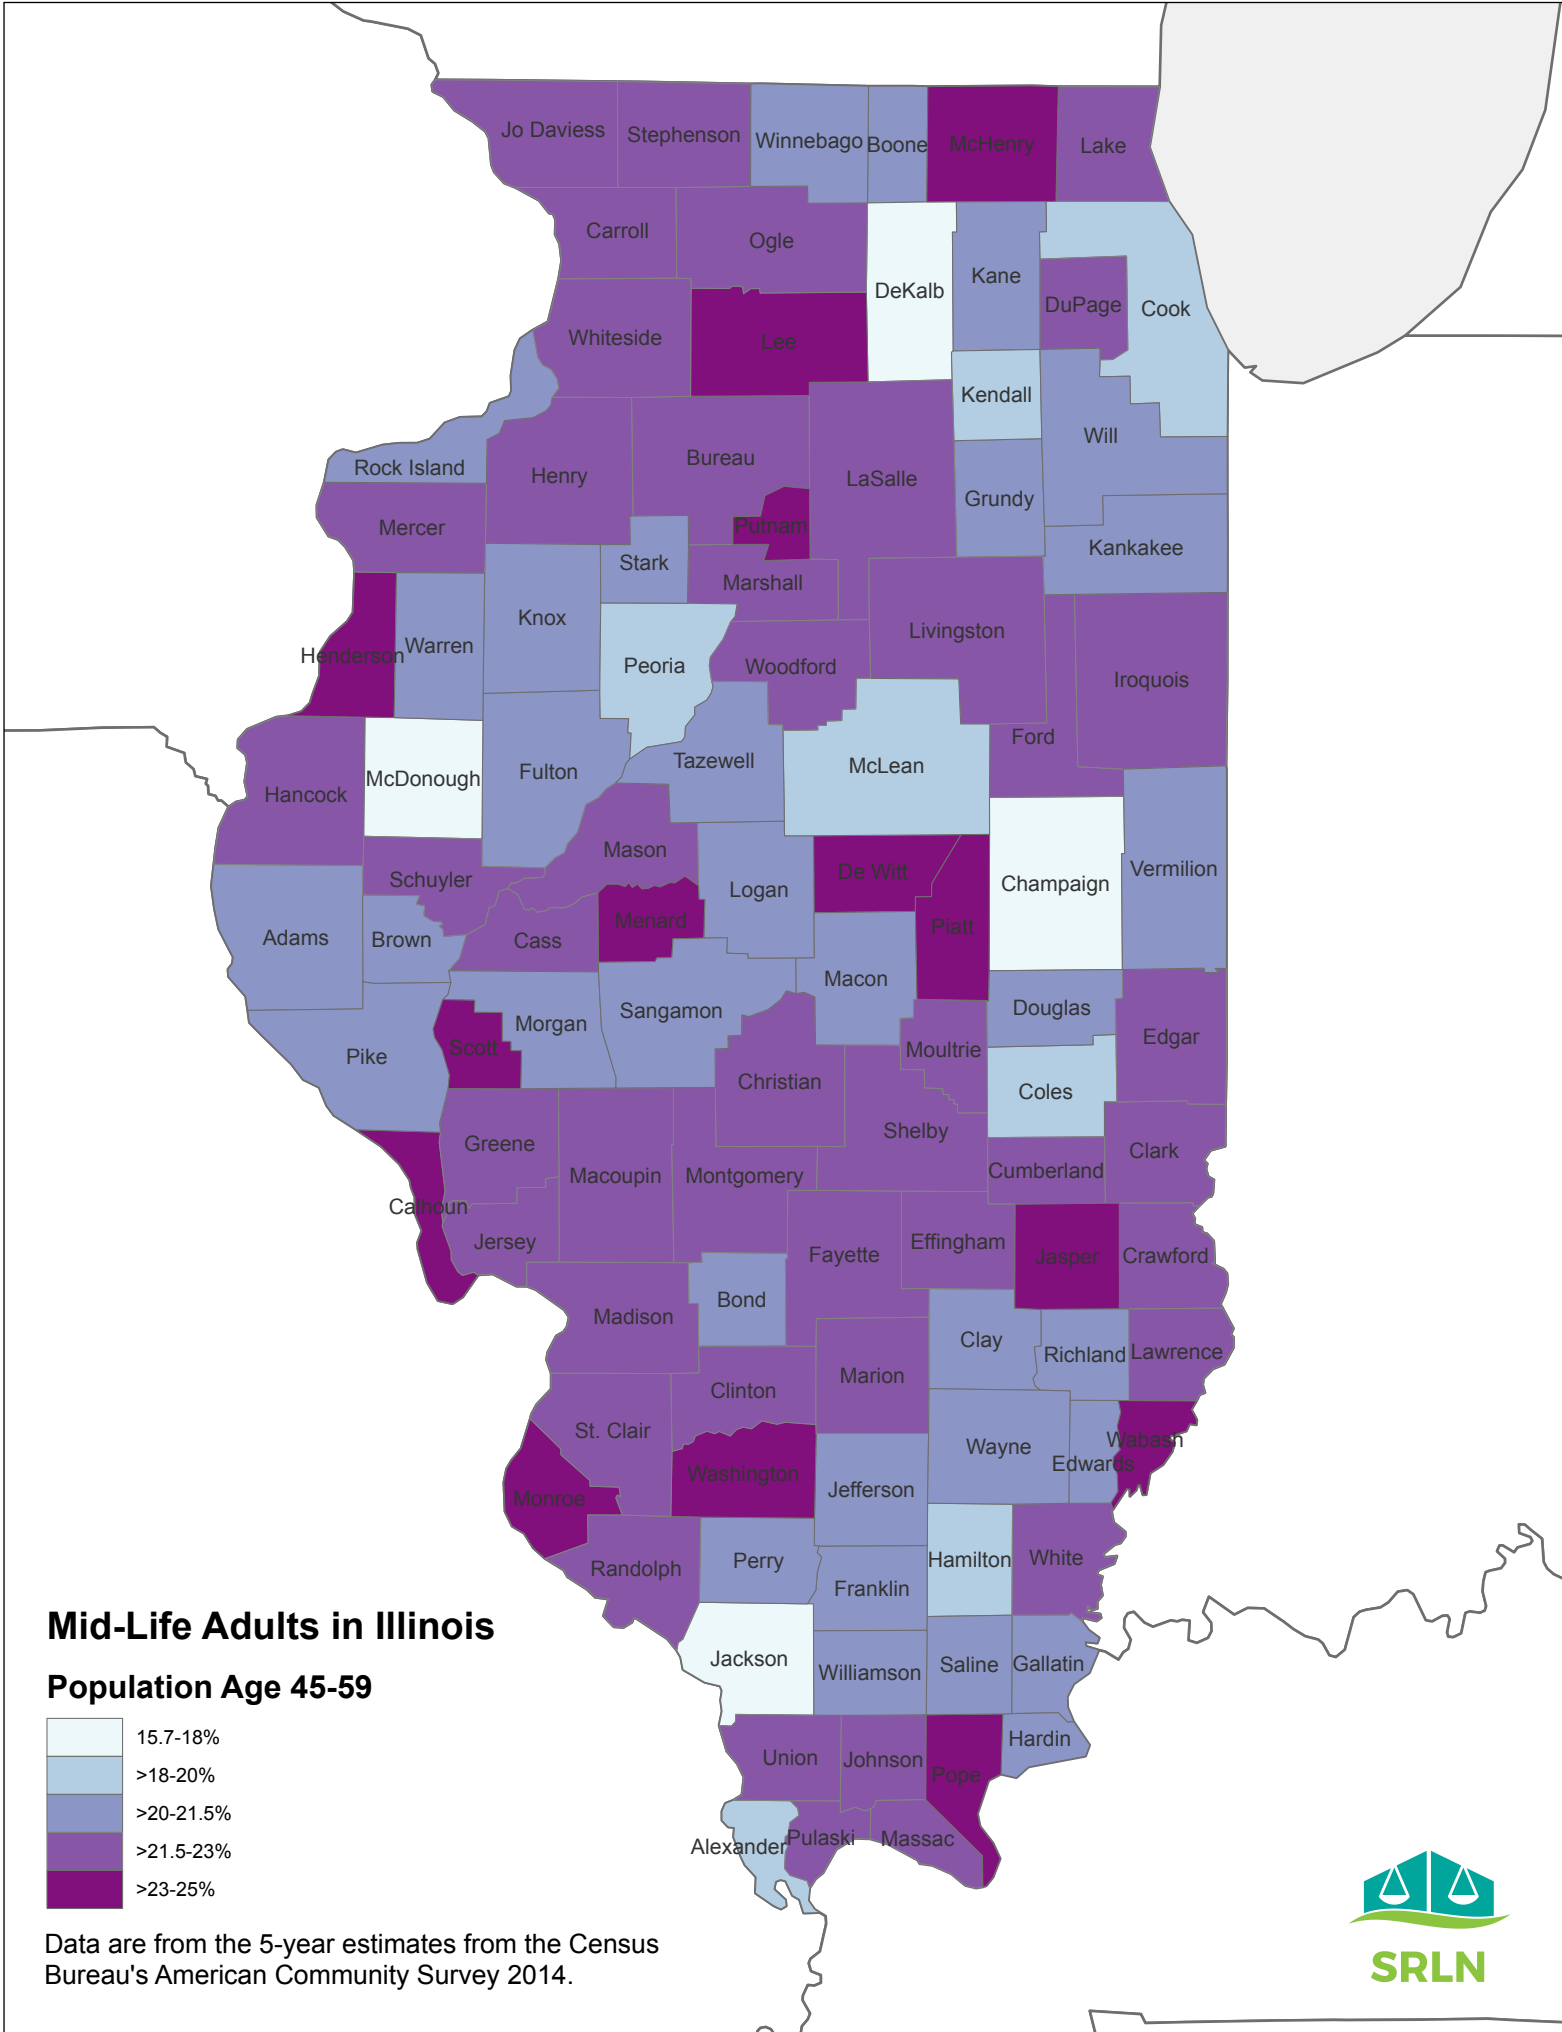

Data are from the 5-year estimates from the Census Bureau's American Community Survey 2014.

# Young Adults in Illinois

## Population Age 18-29

Data are from the 5-year estimates from the Census Bureau's American Community Survey 2014.

# Mid-Life Adults in Illinois