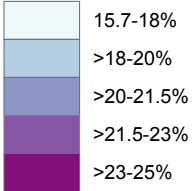

Mid-Life Adults in Illinois

Population Age 45-59

Data are from the 5-year estimates from the Census Bureau's American Community Survey 2014.