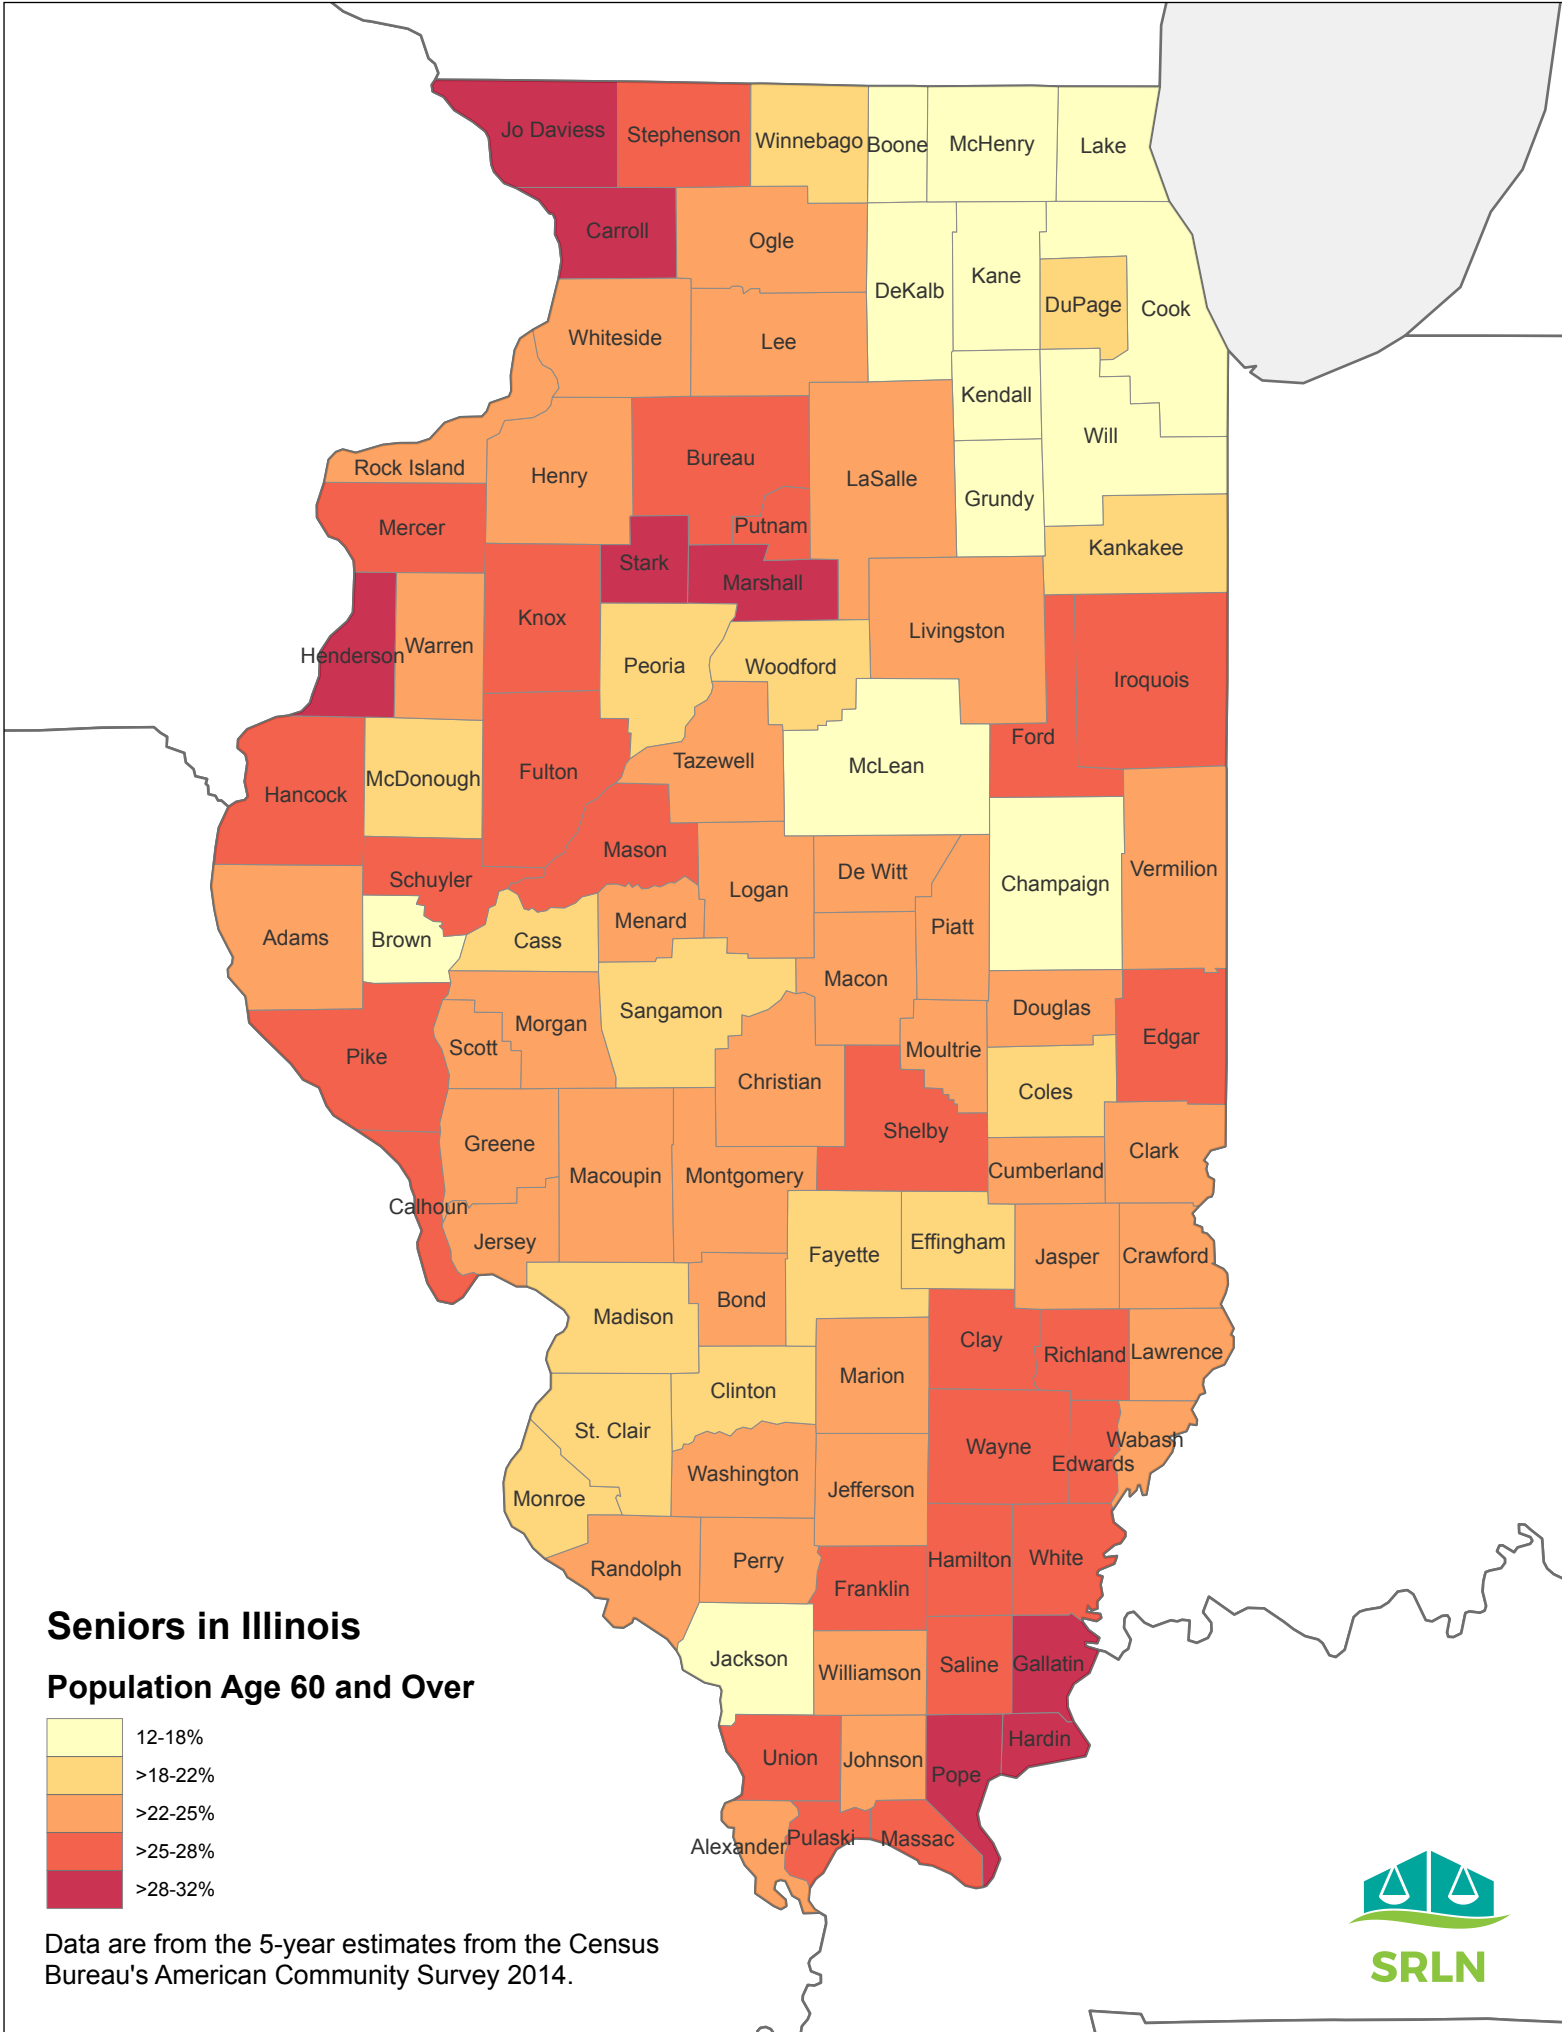

Seniors in Illinois
Population Age 60 and Over

Data are from the 5-year estimates from the Census Bureau's American Community Survey 2014.