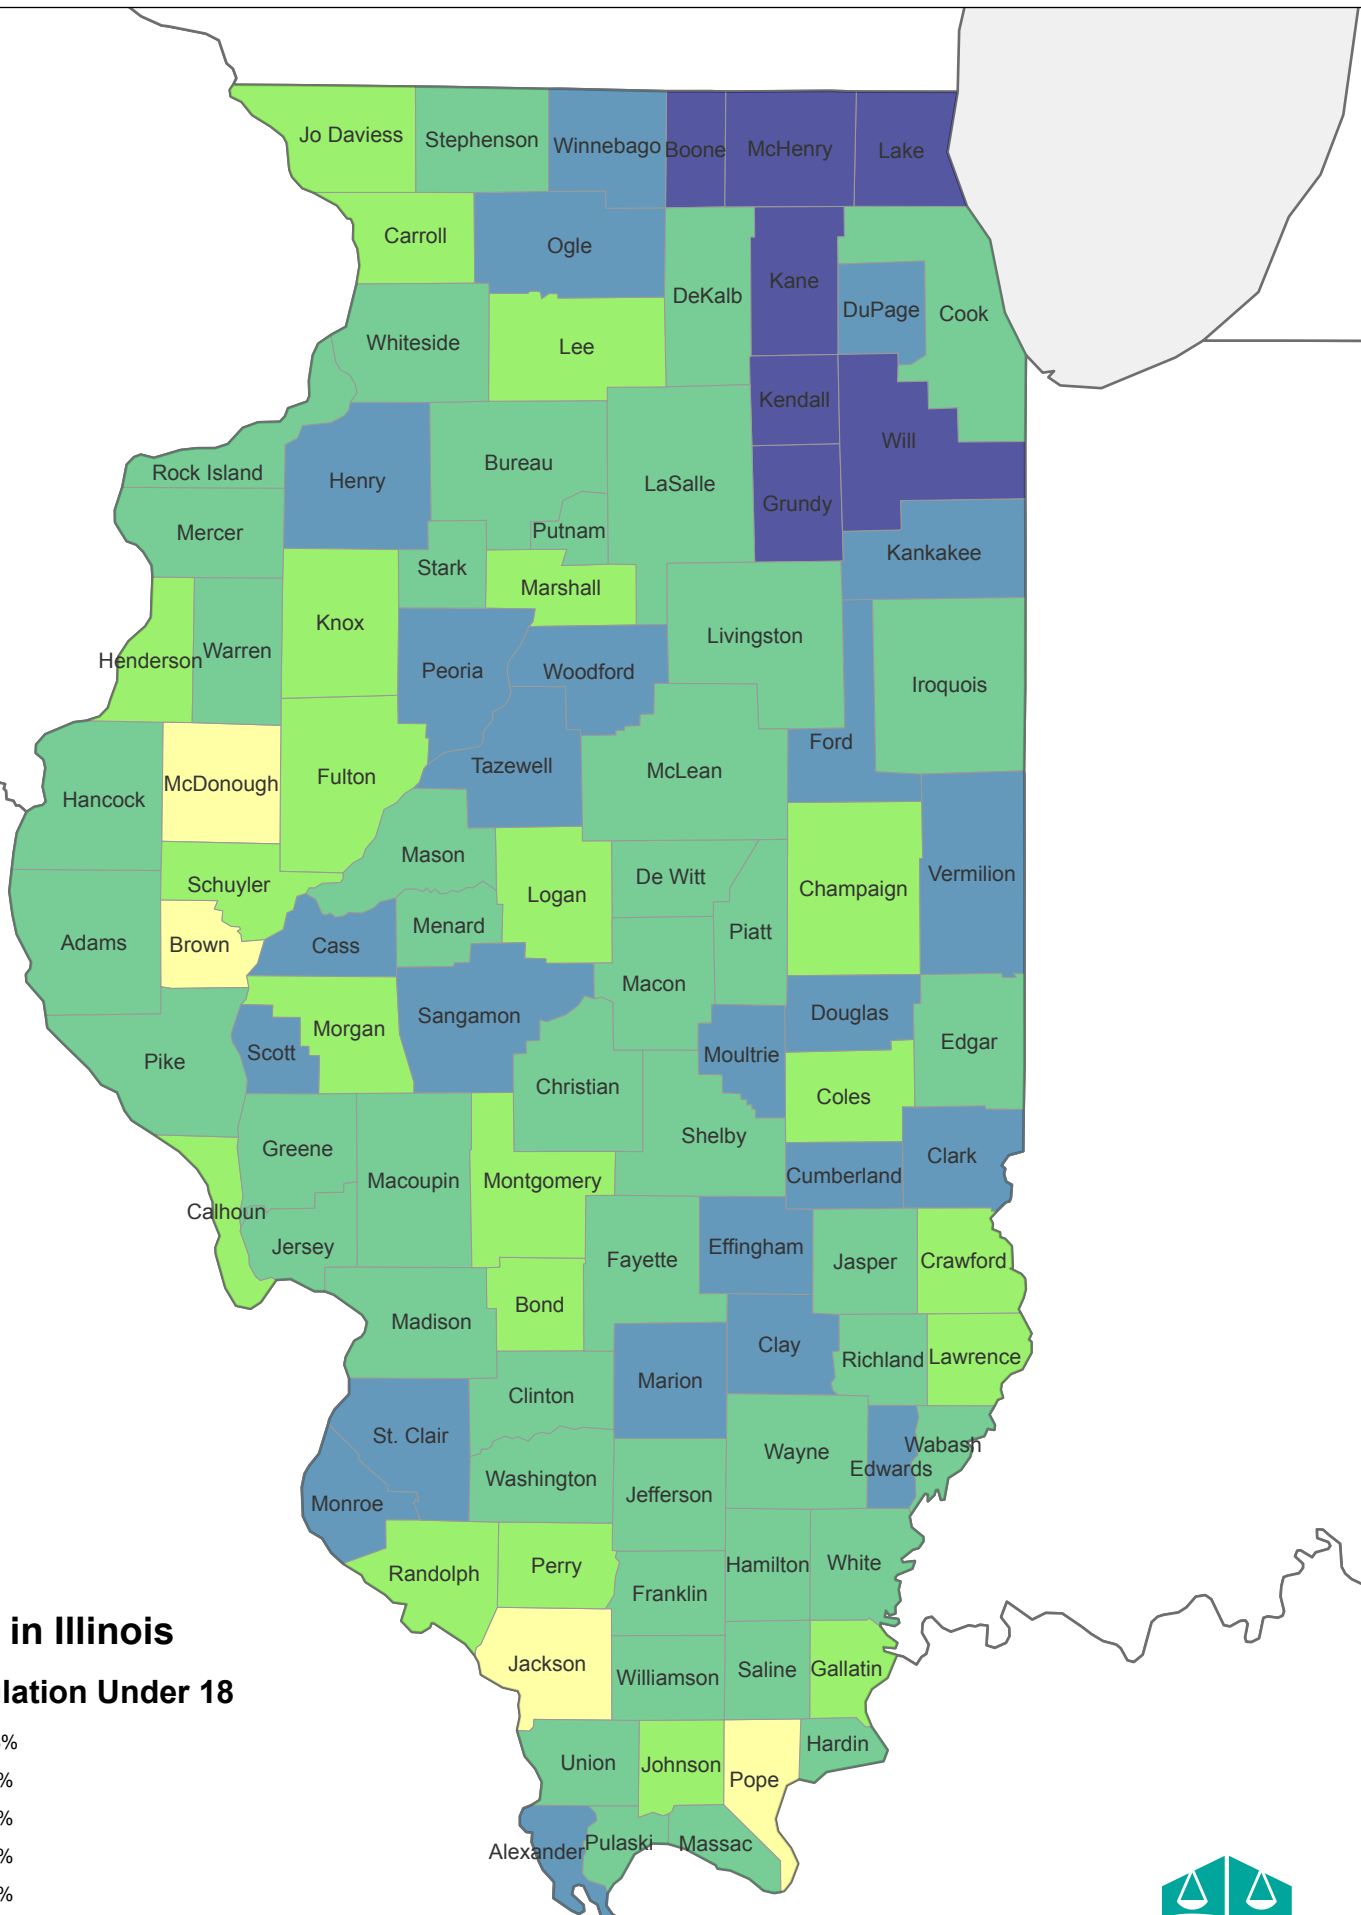

# Population Density in Illinois

People per Square Mile

Data are from the 5-year estimates from the Census Bureau's American Community Survey 2014.

**Children in Illinois**  
**% of Population Under 18**

Data are from the 5-year estimates from the Census Bureau's American Community Survey 2014.

# Young Adults in Illinois

## Population Age 18-29

Data are from the 5-year estimates from the Census Bureau's American Community Survey 2014.