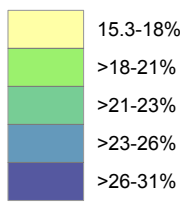

# Population Density in Illinois

People per Square Mile

Data are from the 5-year estimates from the Census Bureau's American Community Survey 2014.

**Children in Illinois**  
**% of Population Under 18**