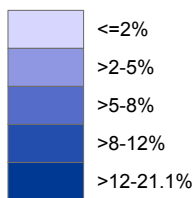

Foreign Born in Illinois

Foreign Born Population

Data are from the 5-year estimates from the Census Bureau's American Community Survey 2014.