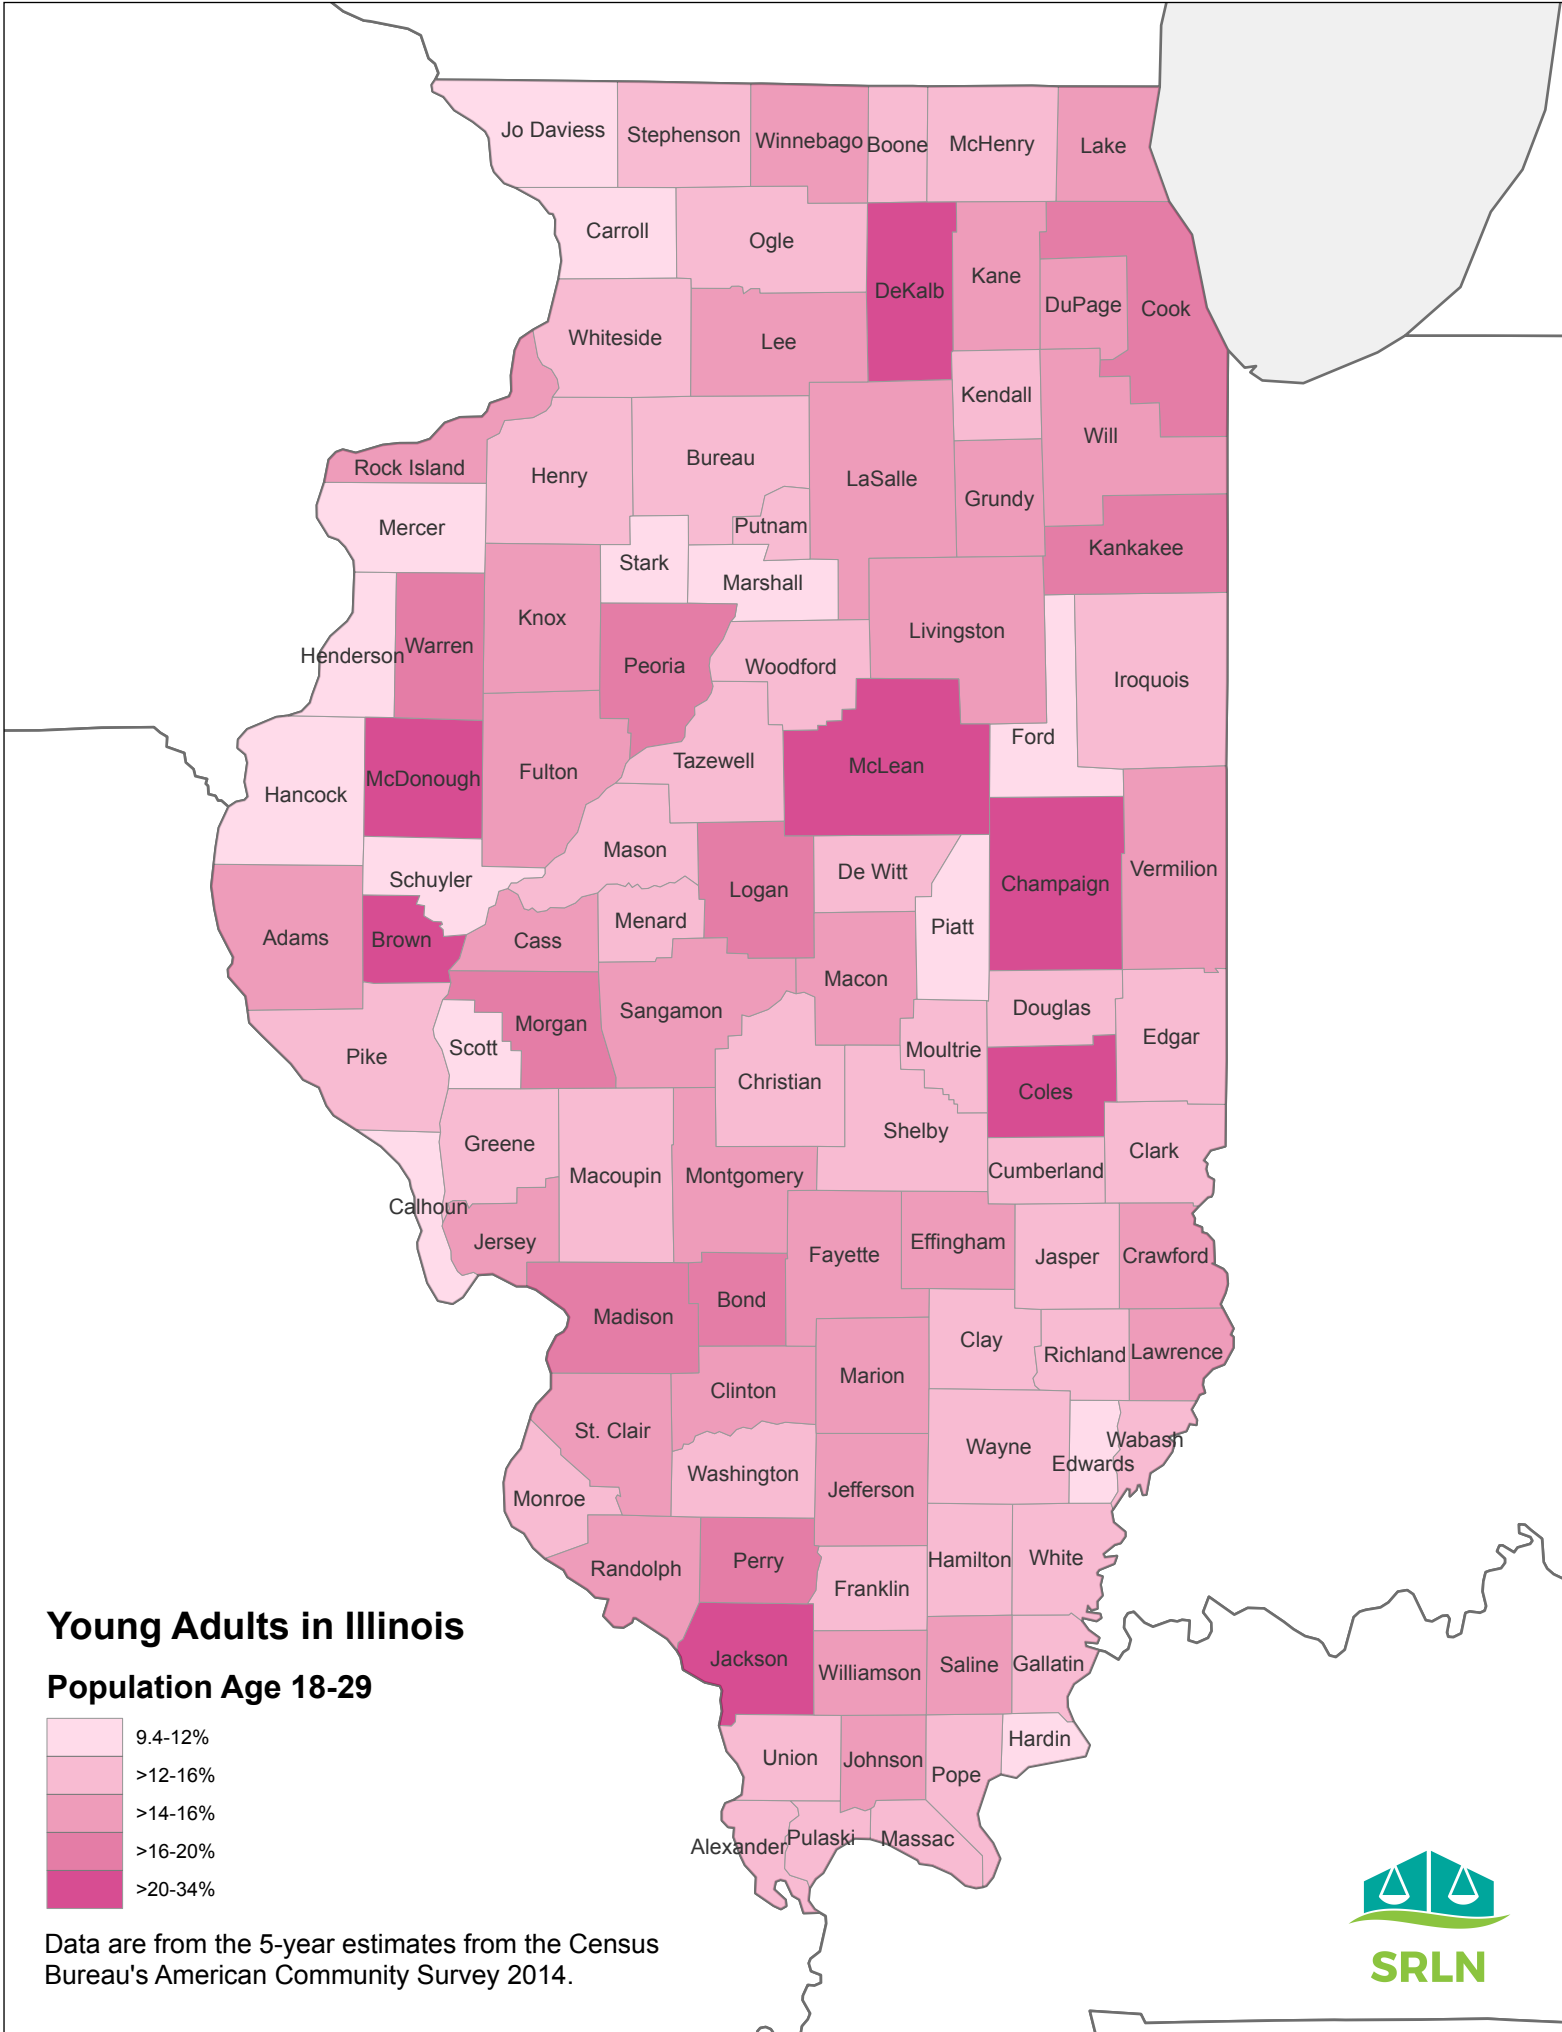

# Population Density in Illinois

People per Square Mile

Data are from the 5-year estimates from the Census Bureau's American Community Survey 2014.

**Children in Illinois**  
**% of Population Under 18**

Data are from the 5-year estimates from the Census Bureau's American Community Survey 2014.

# Young Adults in Illinois

## Population Age 18-29

Data are from the 5-year estimates from the Census Bureau's American Community Survey 2014.