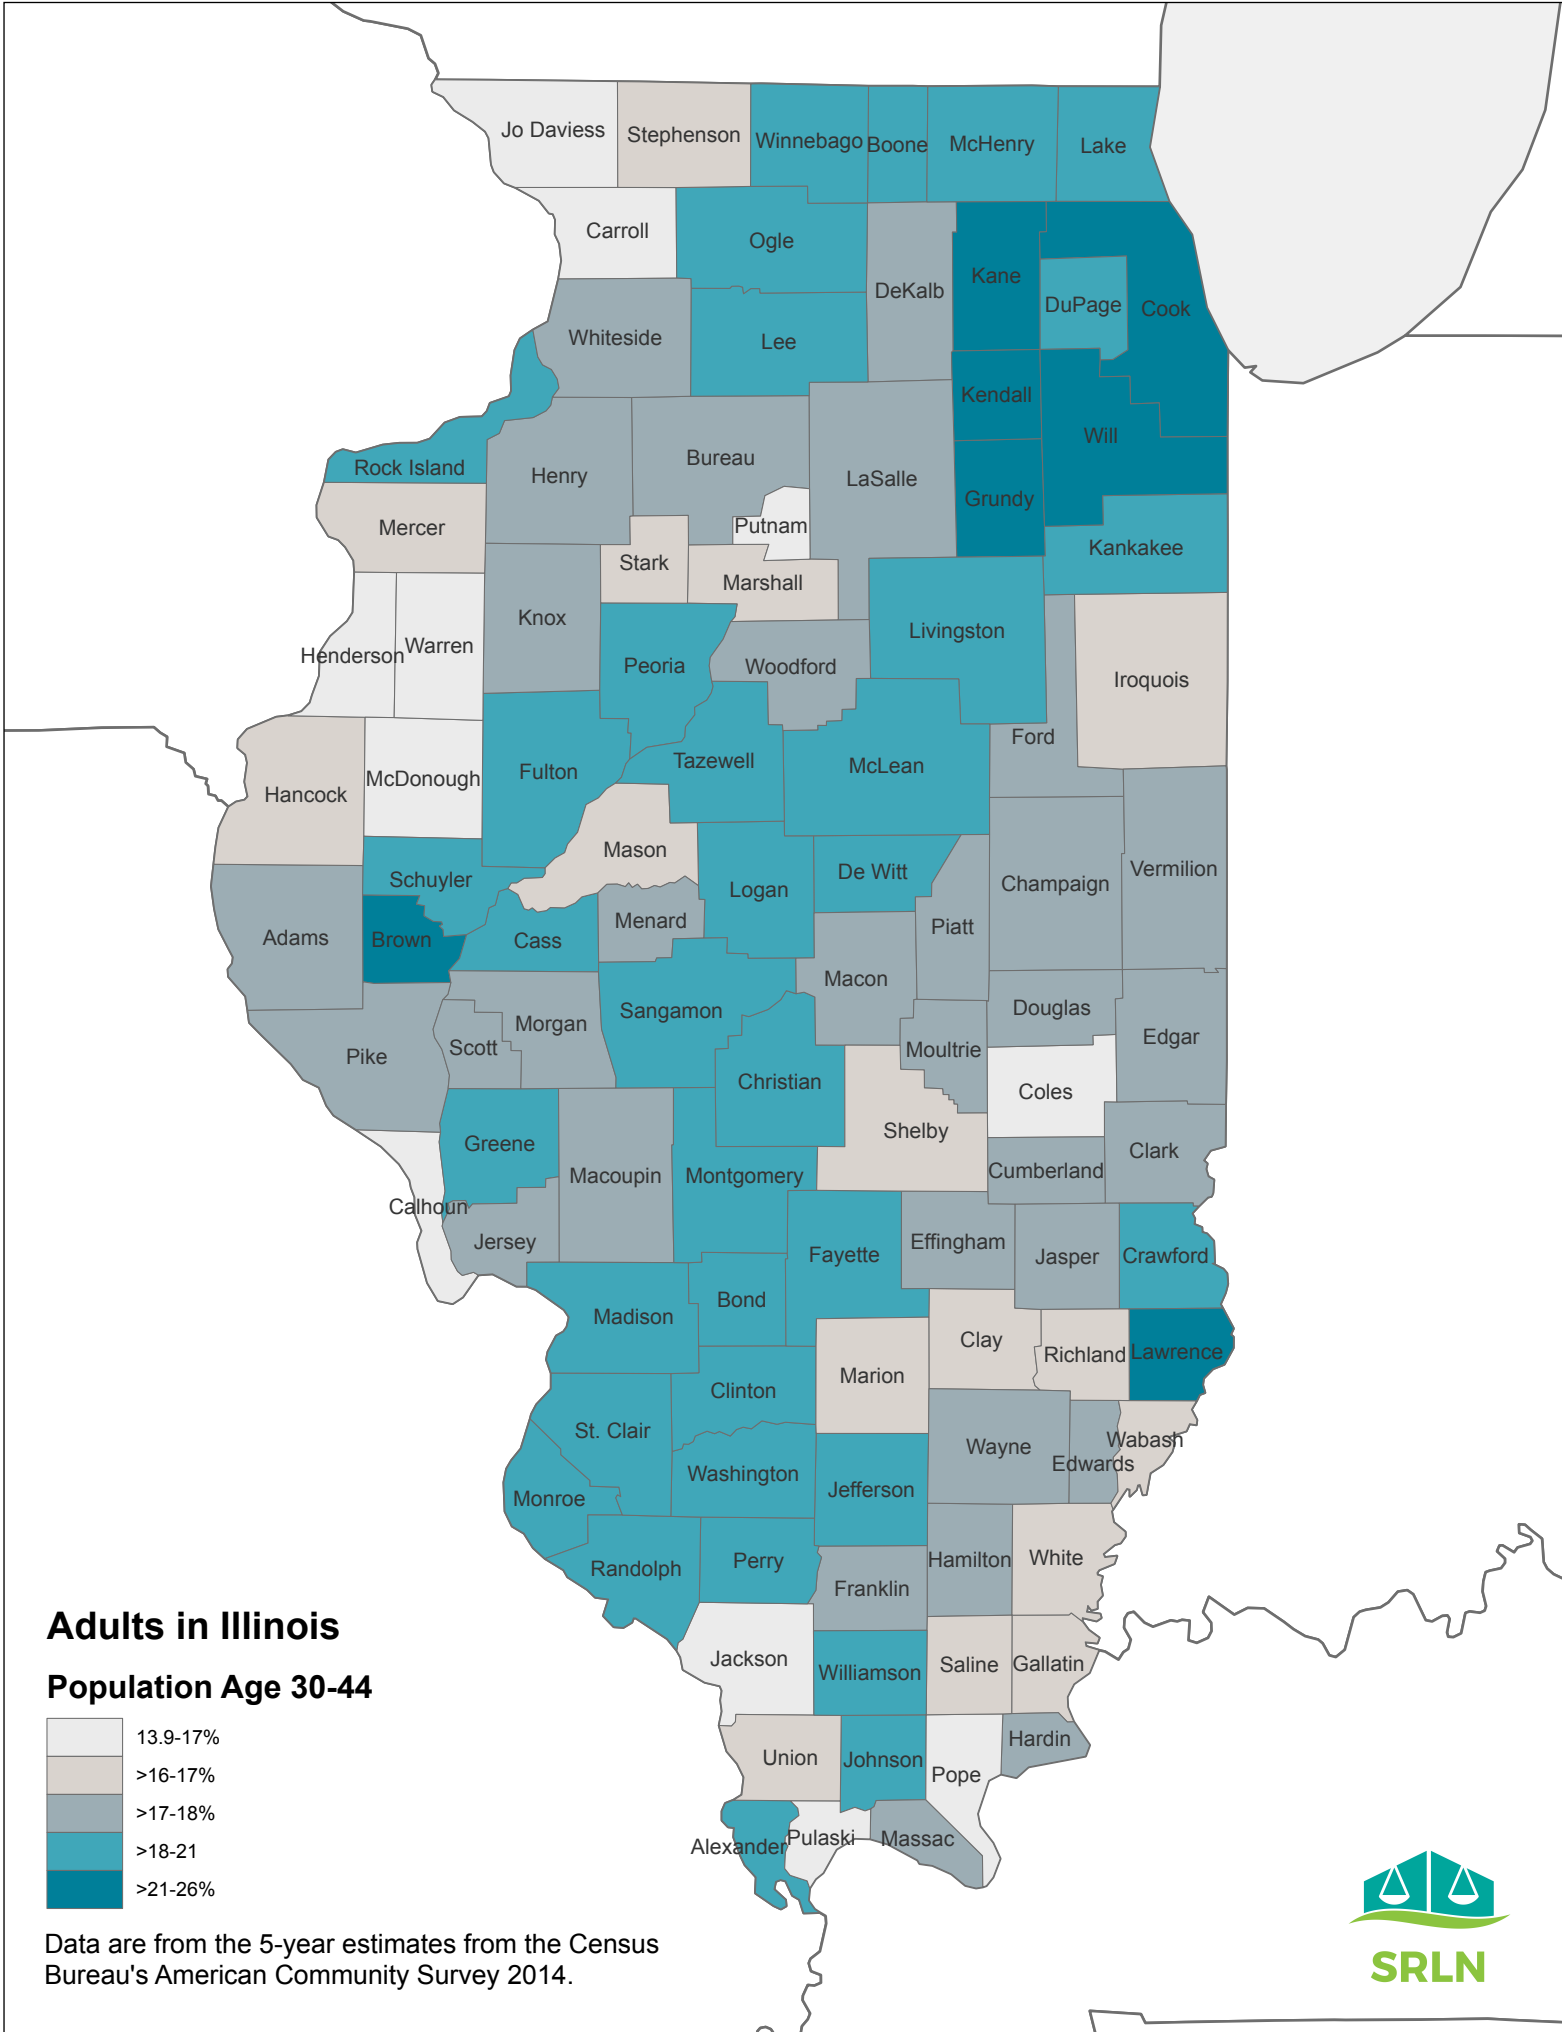

# Population Density in Illinois

People per Square Mile

Data are from the 5-year estimates from the Census Bureau's American Community Survey 2014.

**Children in Illinois**  
**% of Population Under 18**

Data are from the 5-year estimates from the Census Bureau's American Community Survey 2014.

# Young Adults in Illinois

## Population Age 18-29

Data are from the 5-year estimates from the Census Bureau's American Community Survey 2014.