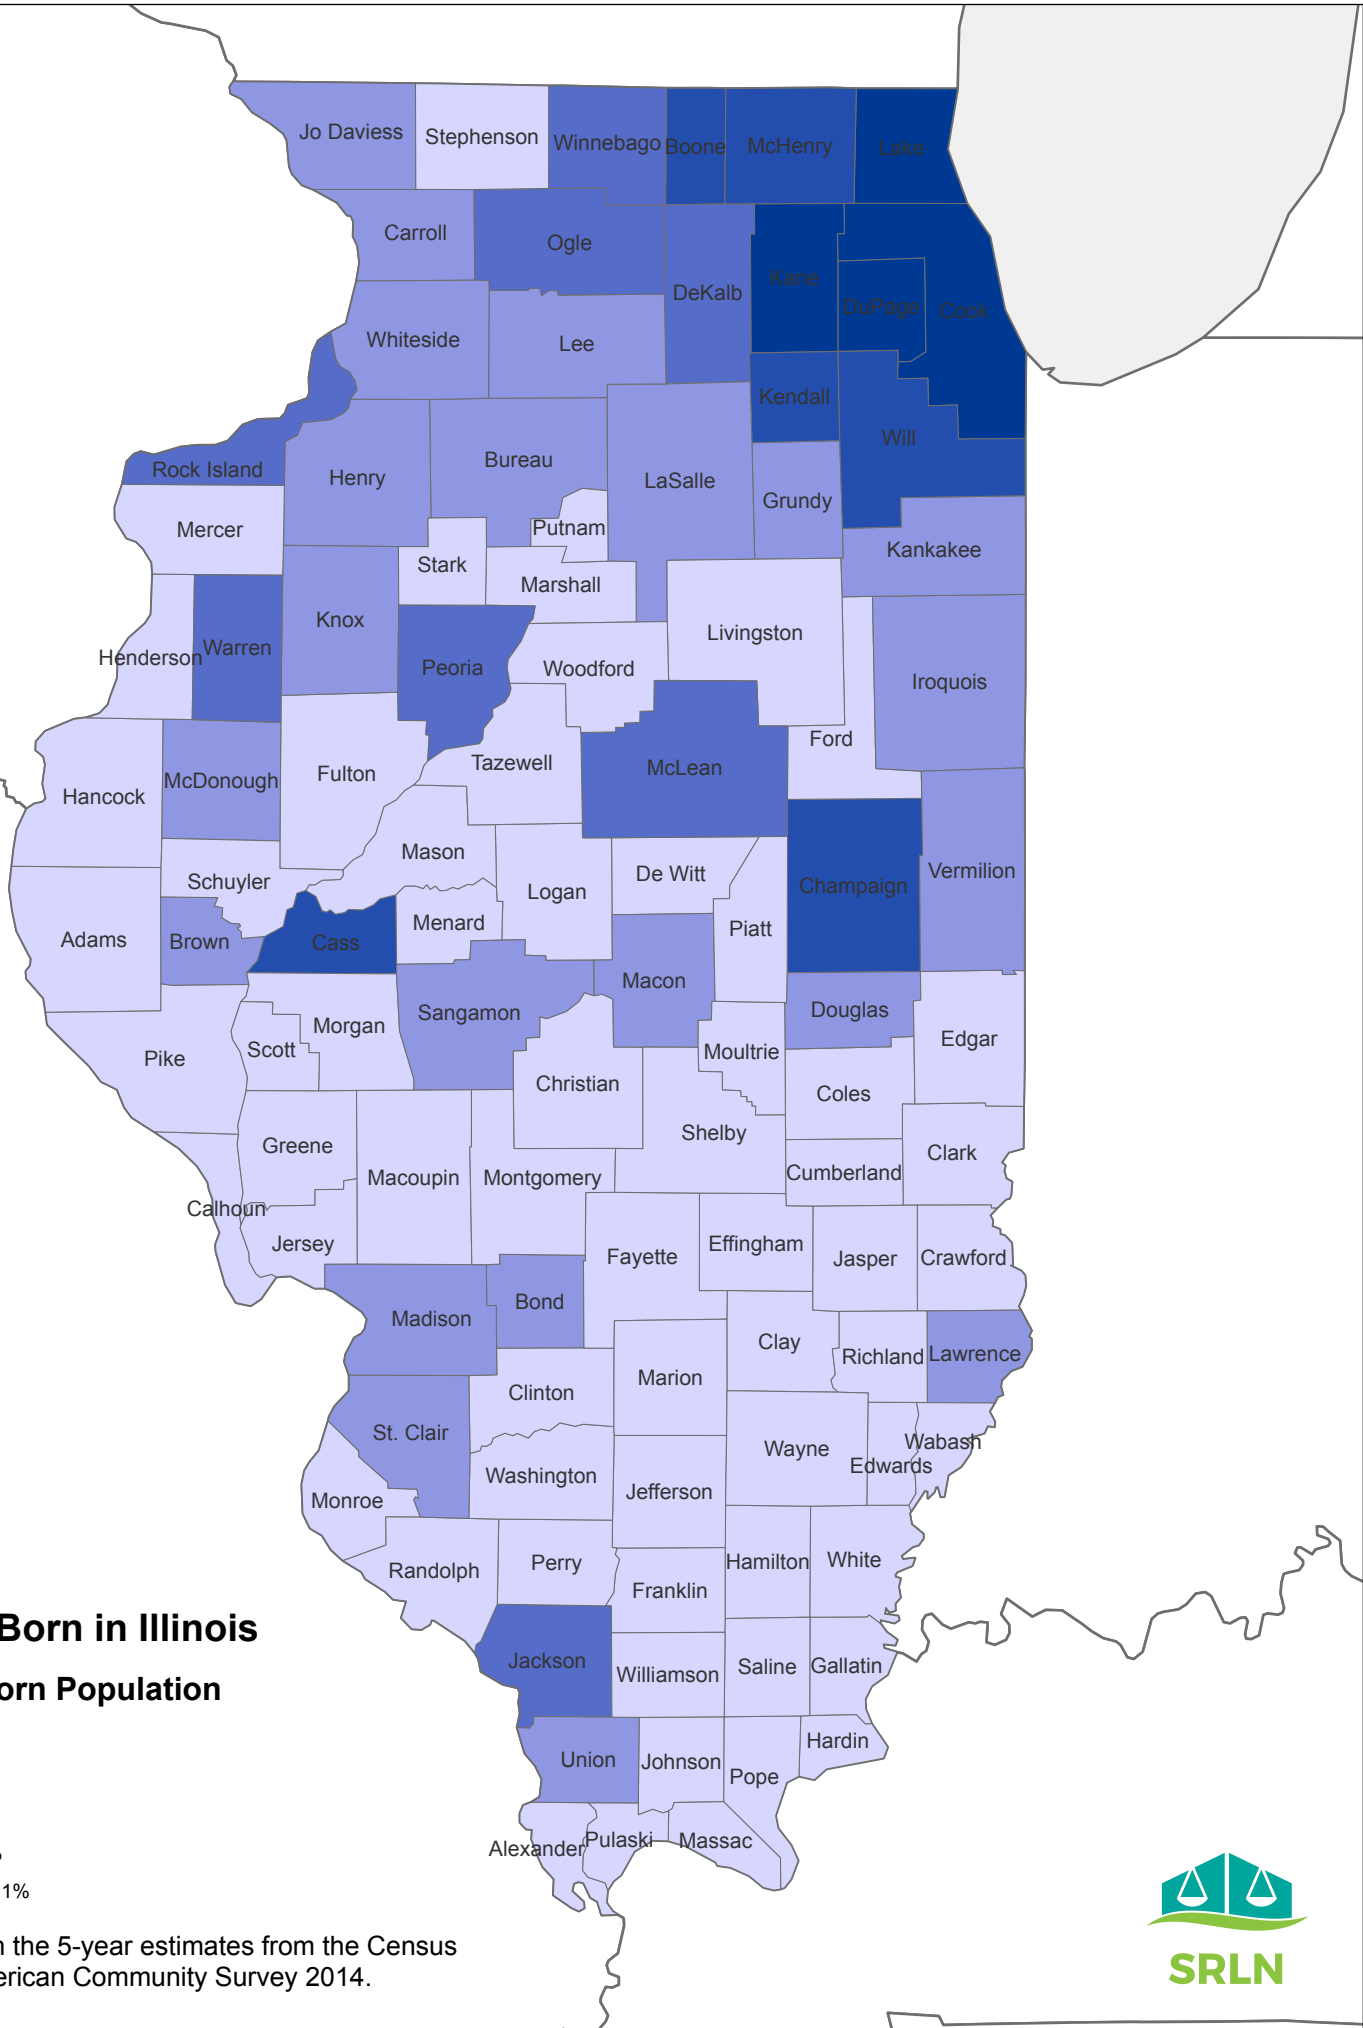

## Population Age 18-29

Data are from the 5-year estimates from the Census Bureau's American Community Survey 2014.

# Mid-Life Adults in Illinois

## Population Age 45-59

Data are from the 5-year estimates from the Census Bureau's American Community Survey 2014.

**Seniors in Illinois**  
**Population Age 60 and Over**

Data are from the 5-year estimates from the Census Bureau's American Community Survey 2014.

## Foreign Born in Illinois