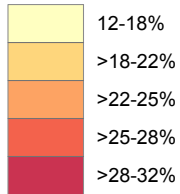

# Mid-Life Adults in Illinois

## Population Age 45-59

Data are from the 5-year estimates from the Census Bureau's American Community Survey 2014.

**Seniors in Illinois**  
**Population Age 60 and Over**

Data are from the 5-year estimates from the Census Bureau's American Community Survey 2014.